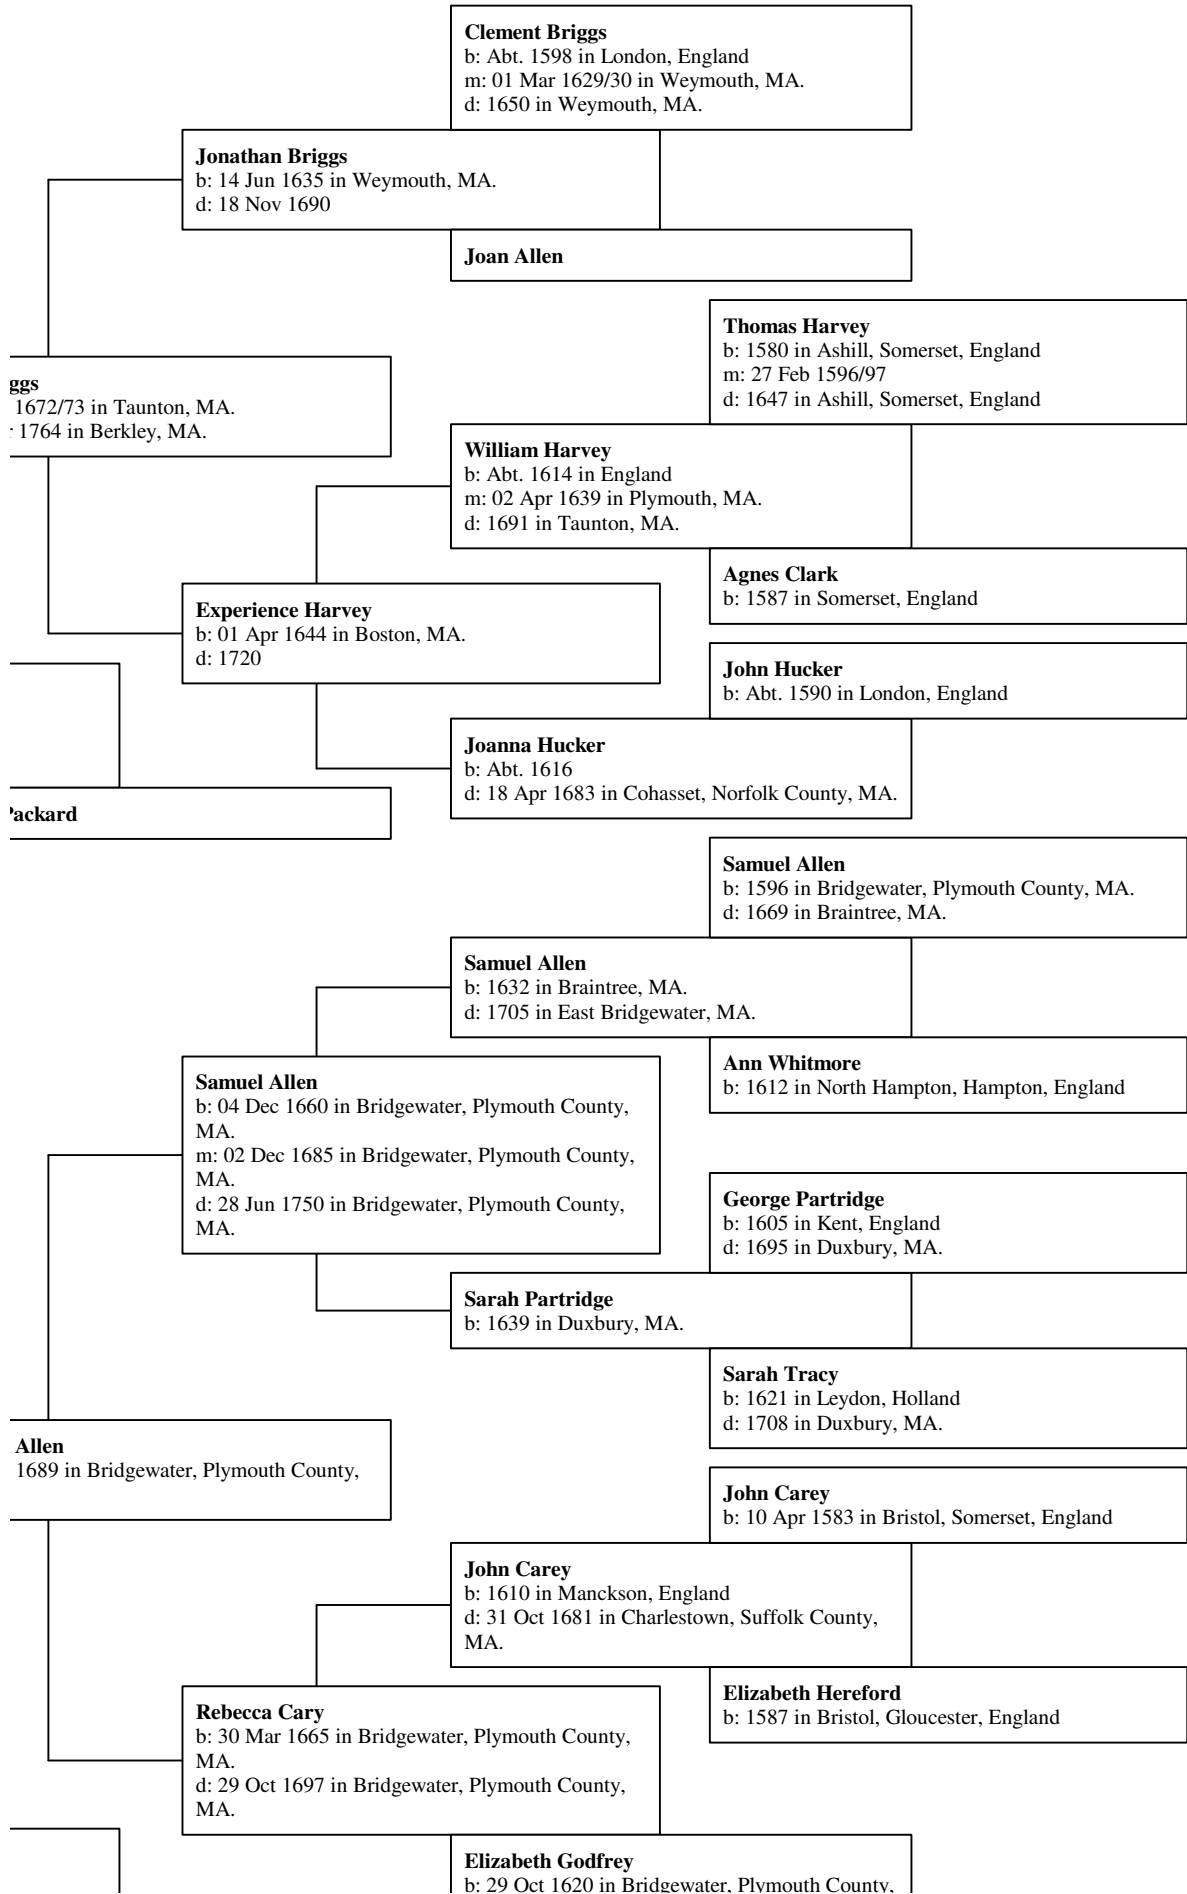

Ancestors of Thom

omas Millen Briggs

Elizabeth Godfrey
b: 29 Oct 1620 in Bridgewater, Plymouth County, MA.

Henry Crane
b: Abt. 1621 in Dorchester, MA.
d: 1709 in Milton, MA.

John Crane
b: 1658 in Dorchester, MA.
d: 1716 in Dighton, MA.

Tabitha Kinsley
b: Abt. 1625 in Dorchester, MA.
d: 1716 in +

Crane
b: 1686/87 in Taunton, Bristol County, MA.
d: Attleboro, MA.

James Leonard
b: Abt. 1643 in England
d: 1726 in Taunton, Bristol County, MA.

Hannah Leonard
b: 1671 in Braintree, MA.
d: 1769

Hannah Stone

Hezekiah Townsend
b: 13 Apr 1685 in Boston, MA.
d: 19 Apr 1729

Townsend
b: 1713/14 in Lancaster, Worcester County,
d: Lancaster, Worcester County, MA.

Pike
b: 1767 in Westminster, Worcester County,