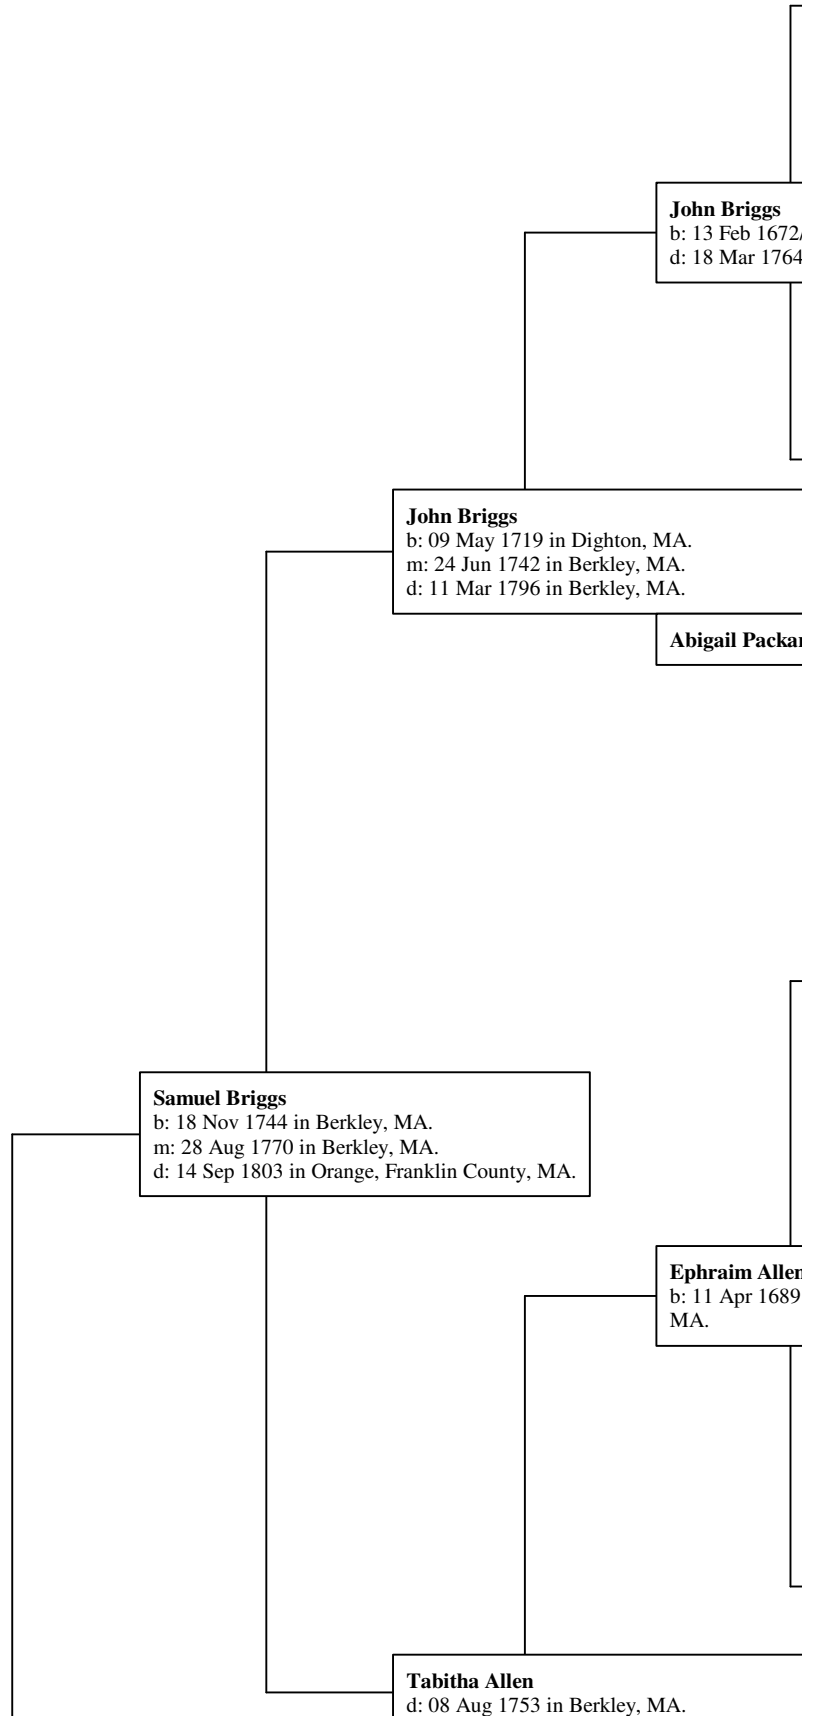

Ancestors of Thom

omas Millen Briggs

Elizabeth Godfrey
b: 29 Oct 1620 in Bridgewater, Plymouth County, MA.

Henry Crane
b: Abt. 1621 in Dorchester, MA.
d: 1709 in Milton, MA.

John Crane
b: 1658 in Dorchester, MA.
d: 1716 in Dighton, MA.

Tabitha Kinsley
b: Abt. 1625 in Dorchester, MA.
d: 1716 in +

Crane
b: 1686/87 in Taunton, Bristol County, MA.
d: Attleboro, MA.

James Leonard
b: Abt. 1643 in England
d: 1726 in Taunton, Bristol County, MA.

Hannah Leonard
b: 1671 in Braintree, MA.
d: 1769

Hannah Stone

Hezekiah Townsend
b: 13 Apr 1685 in Boston, MA.
d: 19 Apr 1729

Townsend
b: 1713/14 in Lancaster, Worcester County,
d: Lancaster, Worcester County, MA.

Pike
b: 1767 in Westminster, Worcester County,