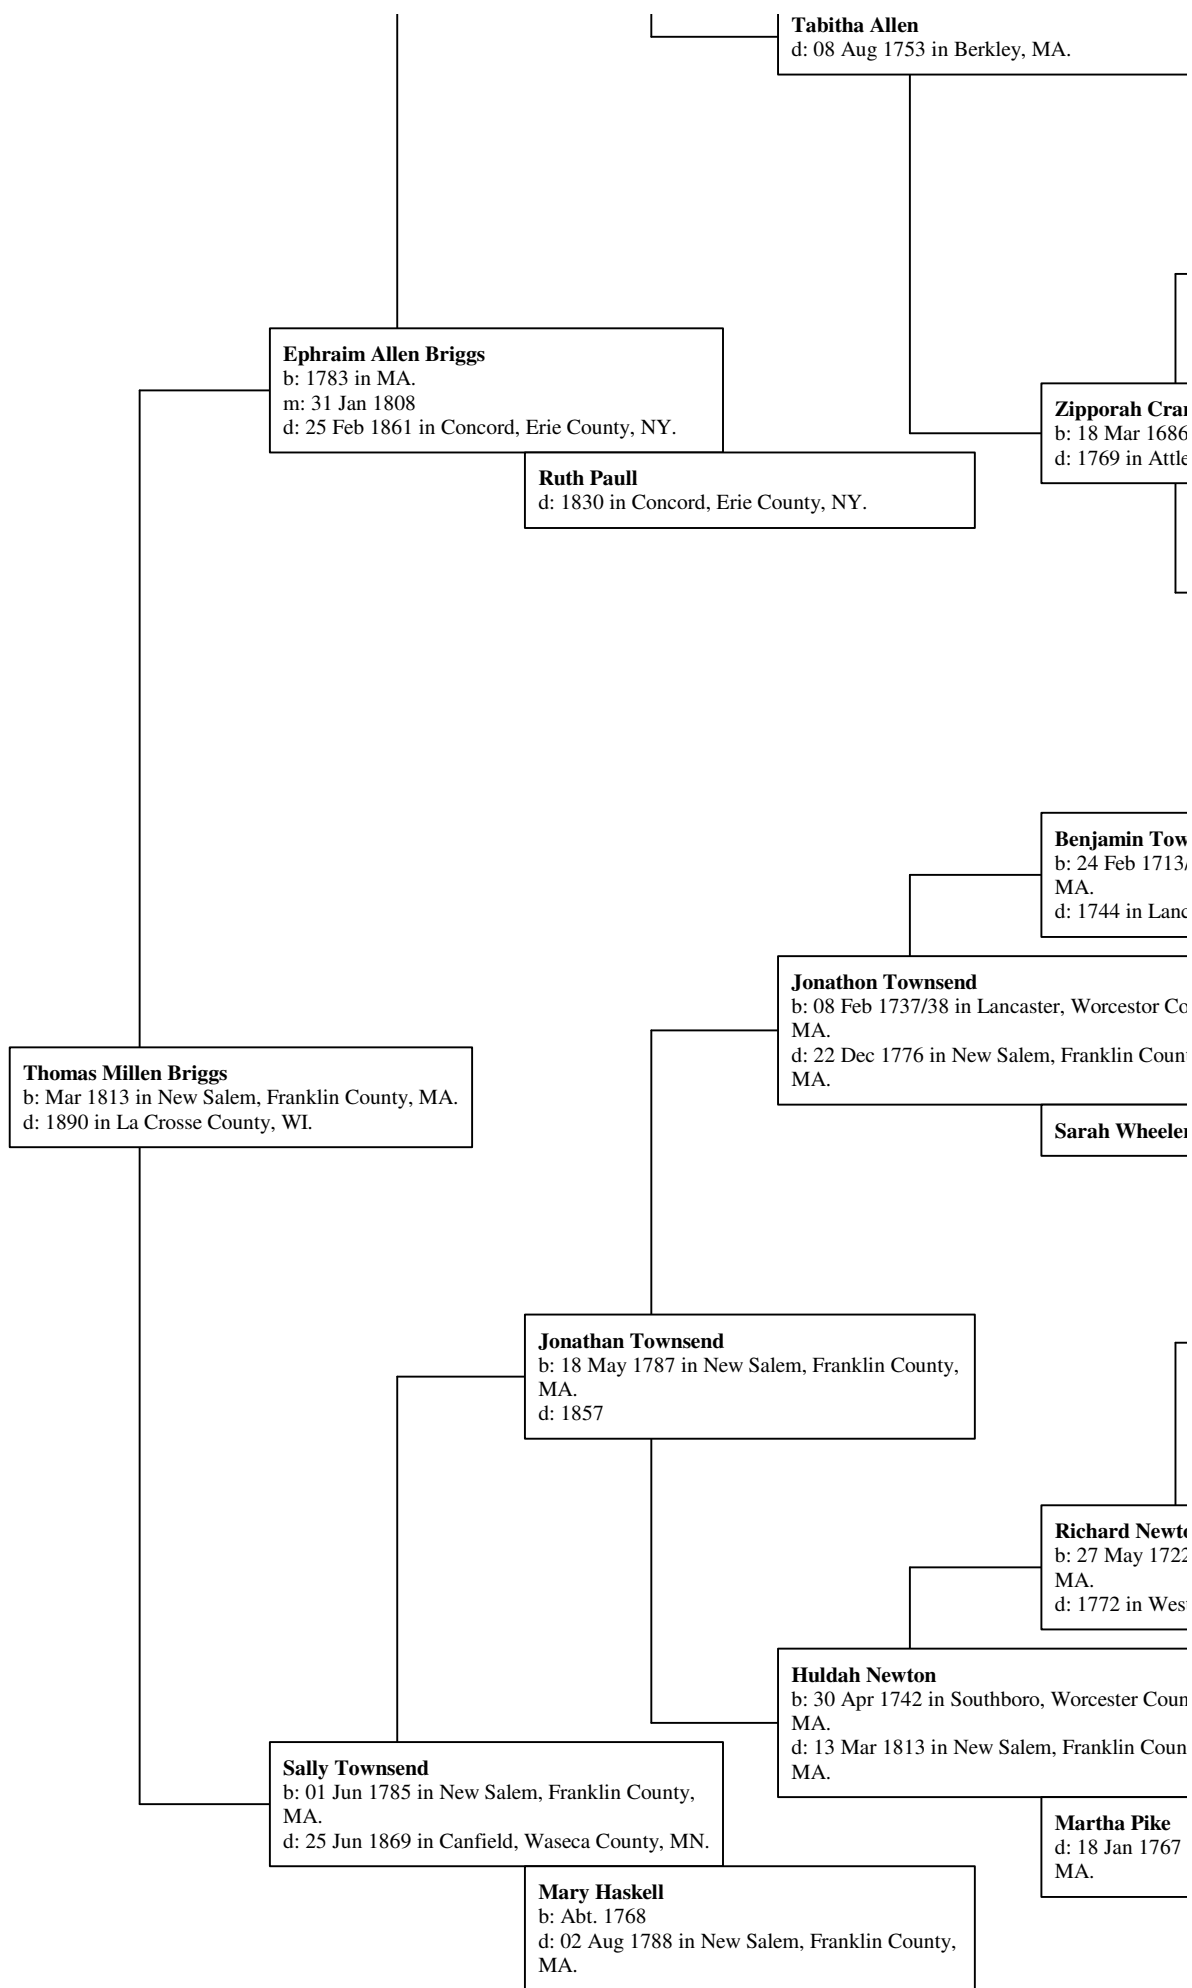

Ancestors of Thom

omas Millen Briggs

Elizabeth Godfrey
b: 29 Oct 1620 in Bridgewater, Plymouth County, MA.

Henry Crane
b: Abt. 1621 in Dorchester, MA.
d: 1709 in Milton, MA.

John Crane
b: 1658 in Dorchester, MA.
d: 1716 in Dighton, MA.

Tabitha Kinsley
b: Abt. 1625 in Dorchester, MA.
d: 1716 in +

Crane
b: 1686/87 in Taunton, Bristol County, MA.
d: Attleboro, MA.

James Leonard
b: Abt. 1643 in England
d: 1726 in Taunton, Bristol County, MA.

Hannah Leonard
b: 1671 in Braintree, MA.
d: 1769

Hannah Stone

Hezekiah Townsend
b: 13 Apr 1685 in Boston, MA.
d: 19 Apr 1729

Townsend
b: 1713/14 in Lancaster, Worcester County,
d: Lancaster, Worcester County, MA.

Pike
b: 1767 in Westminster, Worcester County,